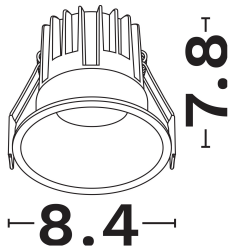

NOVA LUCE

PRODUCT DATASHEET

Version: 001

PRODUCT PHOTOGRAPH

TECHNICAL DRAWING

COMPATIBLE WITH

— On/Off Driver: Included

— Triac Driver: 9844019

— Dali Driver: 9621523

GENERAL INFORMATION

Product Code	9580624
Product Category	Downlights
Product Family	Luella
Mounting Location	Ceiling
Application Environment	Indoor

DIMENSION & WEIGHT

LxWxH (cm)	D: 8.5 H:7.8
Cut out (cm)	7,5
Weight (Kgr)	0,308

MATERIAL & COLOR

Product Color	White & Gold
Body Material	Aluminium
Cover Material	N/A

APPLICATION & MOUNTING

Ambient Working Temp.	45 C
Type of Protection	IP20
Protection Class IK	IK03
Dimmable	Yes
Type of Dimming (Optional)	Triac/Dali
Mounting type	Recessed
Mounting Depth (cm)	Ceiling
Led Module Replaceable	No
Light Source	Led
Adjustable	No

Power (Nominal)	13
Input voltage (Nominal)	220-240Vac
Mains Frequency	50/60Hz
Output voltage	40Vdc
Output Current	300mA
Power Factor	0,9
Efficiency	>73%
SVM	<0.4
Pst	<1
Class	II

PHOTOMETRICAL DATA

Luminous Flux	1172
Luminous Efficacy	90.2
Color Temperature	3000
Light Color (Designation)	Warm White
CRI	>90
SDCM	<3
Beam Angle	38
UGR	<19