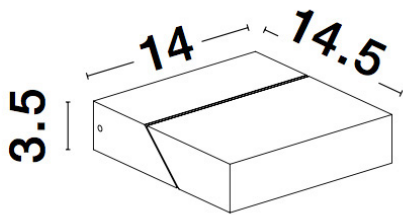

DIMENSION & WEIGHT

LxWxH (cm)	L: 14 W: 14,5 H: 3,5
Cut out (cm)	N/A
Weight (Kgr)	0.9

MATERIAL & COLOR

Product Color	Anthratie
Body Material	Die-Casting Aluminium

TECHNICAL DRAWING

APPLICATION & MOUNTING

Ambient Working Temp.	Max 40 oC
Type of Protection	IP65
Dimmable	No
Type of Dimming (Optional)	N/A
Mounting type	Surface
Mounting Depth (cm)	N/A
Led Module Replaceable	No
Light Source	LED