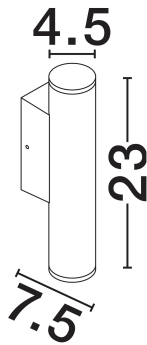

NOVA LUCE

PRODUCT DATASHEET

Version: 001

PRODUCT PHOTOGRAPH

GENERAL INFORMATION

Product Code	9050718
Collection	Outdoor
Product Category	Wall
Product Family	Torrin
Mounting Location	Wall
Application Environment	Outdoor
Specifications	N/A

DIMENSION & WEIGHT

LxWxH (cm)	D:4.5 W:7 H:23 cm
Cut out (cm)	N/A
Weight (Kgr)	0.42

TECHNICAL DRAWING

MATERIAL & COLOR

Product Color	Dark Anthracite
Body Material	Aluminium & Glass

APPLICATION & MOUNTING

Ambient Working Temp.	Max 45 oC
Type of Protection	IP65
Dimmable	No
Type of Dimming	N/A
Mounting type	Surface
Mounting Depth (cm)	N/A
Led Module Replaceable	No
Light Source	LED

Power (Nominal)	3w
Input voltage (Nominal)	220-240Vac
Mains Frequency	50/60Hz

PHOTOMETRICAL DATA

Luminous Flux	240lm
Color Temperature	3000K
Light Color (Designation)	Warm White

WARRANTY

Warranty	3 Years
----------	----------------