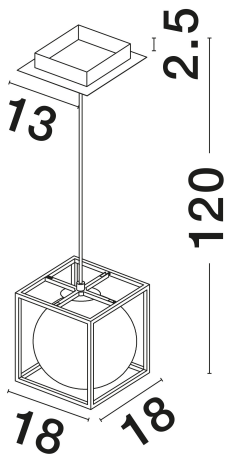

NOVA LUCE

PRODUCT DATASHEET

Version: 001

PRODUCT PHOTOGRAPH

TECHNICAL DRAWING

GENERAL INFORMATION

Product Code	9206401
Collection	Indoor
Product Category	Suspension
Product Family	Juliet
Mounting Location	Ceiling
Application Environment	Indoor
Specifications	N/A

DIMENSION & WEIGHT

LxWxH (cm)	L: 18 W: 18 H: 120
Cut Out (cm)	N/A
Weight (Kgr)	1.3

MATERIAL & COLOR

Product Color	Opal & Brass, Black
Body Material	Glass & Metal

APPLICATION & MOUNTING

Ambient Working Temp.	Max 45°C
Type of Protection	IP20
Dimmable	Yes
Type of Dimming	N/A
Mounting type	Surface
Mounting Depth (cm)	N/A
Led Module Replaceable	Yes
Light Source	E14