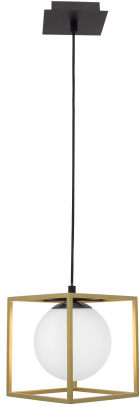

NOVA LUCE

PRODUCT DATASHEET

Version: 001

PRODUCT PHOTOGRAPH

TECHNICAL DRAWING

GENERAL INFORMATION

Product Code	9206401
Collection	Indoor
Product Category	Suspension
Product Family	Juliet
Mounting Location	Ceiling
Application Environment	Indoor
Specifications	N/A

DIMENSION & WEIGHT

LxWxH (cm)	L: 18 W: 18 H: 120
Cut Out (cm)	N/A
Weight (Kgr)	1.3

MATERIAL & COLOR

Product Color	Opal & Brass, Black
Body Material	Glass & Metal

APPLICATION & MOUNTING

Ambient Working Temp.	Max 45°C
Type of Protection	IP20
Dimmable	Yes
Type of Dimming	N/A
Mounting type	Surface
Mounting Depth (cm)	N/A
Led Module Replaceable	Yes
Light Source	E14