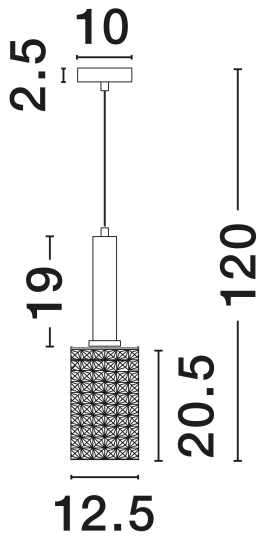

NOVA LUCE

PRODUCT DATASHEET

Version: 001

PRODUCT PHOTOGRAPH

TECHNICAL DRAWING

GENERAL INFORMATION

Product Code	9009273
Collection	Indoor
Product Category	Suspension
Product Family	Certa
Mounting Location	Ceiling
Application Environment	Indoor
Specifications	N/A

DIMENSION & WEIGHT

LxWxH (cm)	D: 12.5 H: 120
Cut Out (cm)	N/A
Weight (Kgr)	1.3

MATERIAL & COLOR

Product Color	Clear Structured & Gold
Body Material	Glass & Metal

APPLICATION & MOUNTING

Ambient Working Temp.	Max 45°C
Type of Protection	IP20
Dimmable	Yes
Type of Dimming	N/A
Mounting type	Surface
Mounting Depth (cm)	N/A
Led Module Replaceable	Yes
Light Source	E27

Power (Nominal)	1x12W
Input voltage (Nominal)	100-240V
Mains Frequency	50/60Hz

PHOTOMETRICAL DATA

Luminous Flux	N/A
Color Temperature	N/A
Light Color (Designation)	N/A

WARRANTY

Warranty	3 Years
----------	----------------