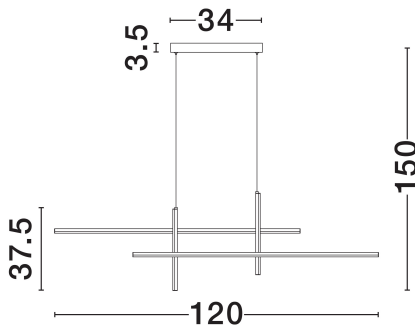

NOVA LUCE

PRODUCT DATASHEET

Version: 001

PRODUCT PHOTOGRAPH

TECHNICAL DRAWING

GENERAL INFORMATION

Product Code	9081832
Collection	Indoor
Product Category	Suspension
Product Family	Antama
Mounting Location	Wall
Application Environment	Indoor
Specifications	N/A

DIMENSION & WEIGHT

LxWxH (cm)	L: 120 W: 5.5 H: 156
Cut Out (cm)	N/A
Weight (Kgr)	1.29

MATERIAL & COLOR

Product Color	Sandy Black
Body Material	Aluminium & Acrylic & Steel

APPLICATION & MOUNTING

Ambient Working Temp.	Max 45°C
Type of Protection	IP20
Dimmable	Yes
Type of Dimming	Triac
Mounting type	Surface
Mounting Depth (cm)	N/A
Led Module Replaceable	No
Light Source	LED

Power (Nominal)	40W
Input voltage (Nominal)	220-240V
Mains Frequency	50/60Hz

PHOTOMETRICAL DATA

Luminous Flux	1200lm
Color Temperature	3200K
Light Color (Designation)	Warm White

WARRANTY

Warranty	3 Years
----------	----------------