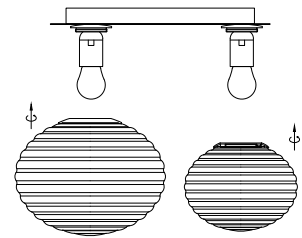

NOVA LUCE

9028847

1

Turn off the general switch

2

Drill holes & apply plastic anchors
With screws

3

Connect the wires

4

Apply the side screws

5

Apply the bulb

6

Apply the glass

6

Turn on the general switch