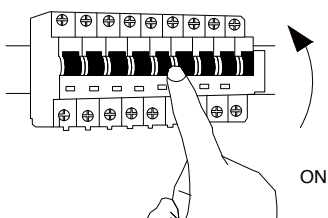

NOVA LUCE

9028847

1

Turn off the general switch

2

Drill holes & apply plastic anchors
With screws

3

Connect the wires

4

Apply the side screws

5

Apply the bulb

6

Apply the glass

6

Turn on the general switch