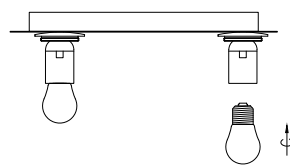

NOVA LUCE

9028847

1

Turn off the general switch

2

Drill holes & apply plastic anchors
With screws

3

Connect the wires

4

Apply the side screws

5

Apply the bulb

6

Apply the glass

6

Turn on the general switch