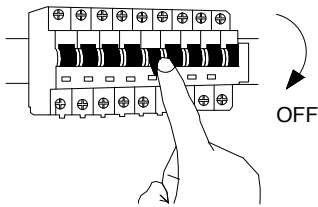

NOVA LUCE

9028847

1

Turn off the general switch

2

Drill holes & apply plastic anchors
With screws

3

Connect the wires

4

Apply the side screws

5

Apply the bulb

6

Apply the glass

6

Turn on the general switch