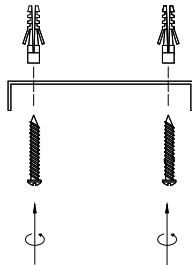

NOVA LUCE

9028847

1

Turn off the general switch

2

Drill holes & apply plastic anchors
With screws

3

Connect the wires

4

Apply the side screws

5

Apply the bulb

6

Apply the glass

6

Turn on the general switch