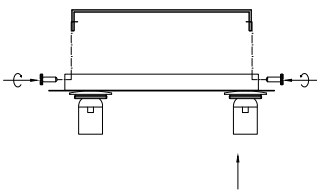

NOVA LUCE

9028847

1

Turn off the general switch

2

Drill holes & apply plastic anchors
With screws

3

Connect the wires

4

Apply the side screws

5

Apply the bulb

6

Apply the glass

6

Turn on the general switch