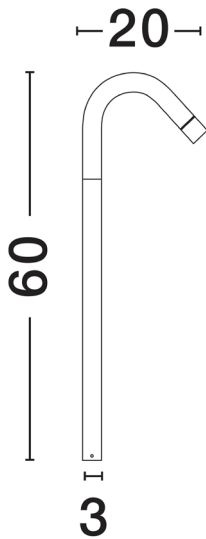

## PRODUCT PHOTOGRAPH

## TECHNICAL DRAWING

## DIMENSION & WEIGHT

LxWxH (cm)	L: 20 W: 3 H: 60
Cut out (cm)	N/A
Weight (Kgr)	0.56

### PHOTOMETRICAL DATA

Luminous Flux	<b>183 lm</b>
Color Temperature	<b>3000 K</b>
Light Color (Designation)	<b>Warm White</b>