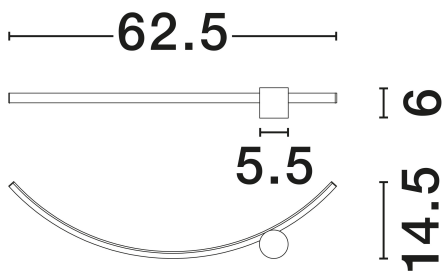

NOVA LUCE

PRODUCT DATASHEET

Version: 001

PRODUCT PHOTOGRAPH

GENERAL INFORMATION

Product Code	9006094
Collection	Indoor
Product Category	Wall
Product Family	Kima
Mounting Location	Wall
Application Environment	Indoor
Specifications	N/A

DIMENSION & WEIGHT

LxWxH (cm)	L: 62.5 W: 6 H: 14.5
Cut Out (cm)	N/A
Weight (Kgr)	0.4

MATERIAL & COLOR

Product Color	Sandy Black & Gold
Body Material	Aluminium

TECHNICAL DRAWING

APPLICATION & MOUNTING

Ambient Working Temp.	Max 45°C
Type of Protection	IP20
Dimmable	No
Type of Dimming	N/A
Mounting type	Surface
Mounting Depth (cm)	N/A
Led Module Replaceable	No
Light Source	LED

Power (Nominal)	14W
Input voltage (Nominal)	220-240V
Mains Frequency	50/60Hz

PHOTOMETRICAL DATA

Luminous Flux	880lm
Color Temperature	3000K
Light Color (Designation)	Warm White

WARRANTY

Warranty	3 Years
----------	----------------