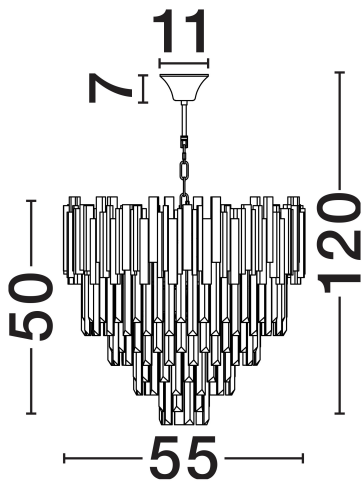

NOVA LUCE

PRODUCT DATASHEET

Version: 001

PRODUCT PHOTOGRAPH

TECHNICAL DRAWING

GENERAL INFORMATION

Product Code	9181200
Collection	Indoor
Product Category	Suspension
Product Family	Grane
Mounting Location	Wall
Application Environment	Indoor
Specifications	N/A

DIMENSION & WEIGHT

LxWxH (cm)	D: 55 W: 55 H: 120
Cut Out (cm)	N/A
Weight (Kgr)	10.8

MATERIAL & COLOR

Product Color	Gold
Body Material	Metal & Crystal

APPLICATION & MOUNTING

Ambient Working Temp.	Max 45°C
Type of Protection	IP20
Dimmable	N/A
Type of Dimming	N/A
Mounting type	Surface
Mounting Depth (cm)	N/A
Led Module Replaceable	Yes
Light Source	E14

Power (Nominal)	8x5W
Input voltage (Nominal)	220-240V
Mains Frequency	50/60Hz

PHOTOMETRICAL DATA

Luminous Flux	N/A
Color Temperature	N/A
Light Color (Designation)	N/A

WARRANTY

Warranty	3 Years
----------	----------------