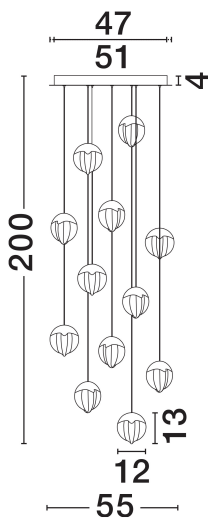

NOVA LUCE

PRODUCT DATASHEET

Version: 001

PRODUCT PHOTOGRAPH

TECHNICAL DRAWING

GENERAL INFORMATION

Product Code	9124125
Collection	Indoor
Product Category	Suspension
Product Family	Alicia
Mounting Location	Wall
Application Environment	Indoor
Specifications	N/A

DIMENSION & WEIGHT

LxWxH (cm)	D: 55 H: 200
Cut Out (cm)	N/A
Weight (Kgr)	12

MATERIAL & COLOR

Product Color	Gold
Body Material	Aluminium & Glass

APPLICATION & MOUNTING

Ambient Working Temp.	Max 45°C
Type of Protection	IP20
Dimmable	Yes
Type of Dimming	Triac
Mounting type	Surface
Mounting Depth (cm)	N/A
Led Module Replaceable	No
Light Source	LED

Power (Nominal)	60W
Input voltage (Nominal)	220-240V
Mains Frequency	50/60Hz

PHOTOMETRICAL DATA

Luminous Flux	3780lm
Color Temperature	3000K
Light Color (Designation)	Warm White

WARRANTY

Warranty	3 Years
----------	----------------