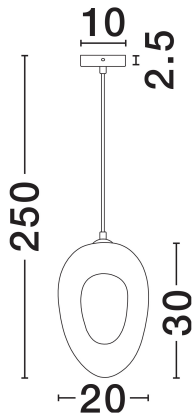

GENERAL INFORMATION

Product Code	9002686
Collection	Indoor
Product Category	Suspension
Product Family	Tempus
Mounting Location	Wall
Application Environment	Indoor
Specifications	N/A

DIMENSION & WEIGHT

LxWxH (cm)	L: 20 W: 30 H: 250
Cut Out (cm)	N/A
Weight (Kgr)	1

MATERIAL & COLOR

Product Color	Stone Brown
Body Material	Polyurethane & Resin

APPLICATION & MOUNTING

Ambient Working Temp.	Max 45°C
Type of Protection	IP20
Dimmable	N/A
Type of Dimming	N/A
Mounting type	Surface
Mounting Depth (cm)	N/A
Led Module Replaceable	Yes
Light Source	G9

NOVA LUCE S.A

Schimatari Viotias
32009, Greece

+30 22620 58 121
+30 22620 56 743

info@novaluce.com
www.novaluce.com