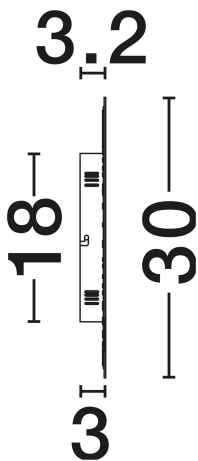

TECHNICAL DRAWING

APPLICATION & MOUNTING

Ambient Working Temp.	Max 45°C
Type of Protection	IP20
Dimmable	No
Type of Dimming	N/A
Mounting type	Surface
Mounting Depth (cm)	N/A
Led Module Replaceable	No
Light Source	LED

NOVA LUCE S.A

Schimatari Viotias
32009, Greece

+30 22620 58 121
+30 22620 56 743

info@novaluce.com
www.novaluce.com