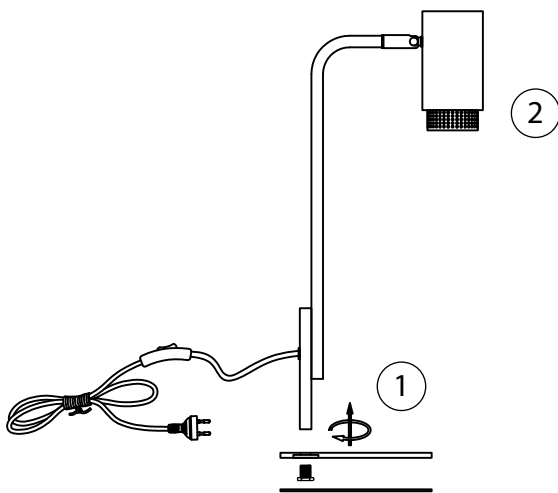

# NOVA LUCE

9011408, 9011409

1. Assemble parts by tying them together
2. Apply the bulb by rotate
3. Plug it in power to turn the light on/ off