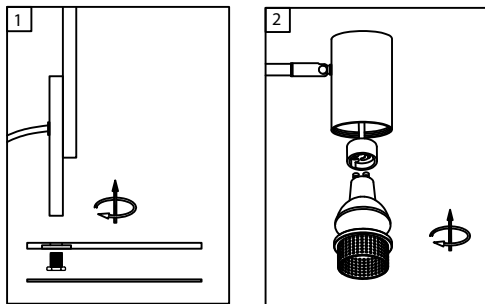

# NOVA LUCE

9011408, 9011409

1. Assemble parts by tying them together
2. Apply the bulb by rotate
3. Plug it in power to turn the light on/ off