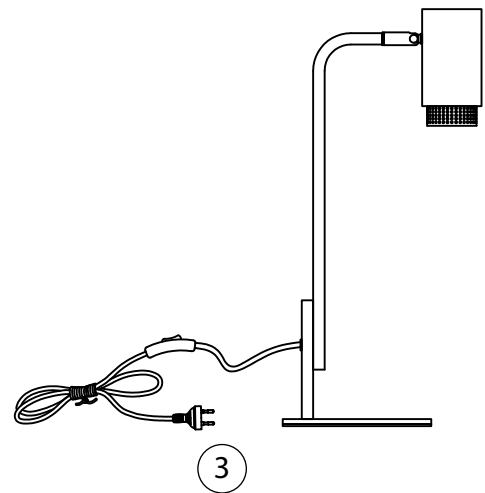

# NOVA LUCE

9011408, 9011409

1. Assemble parts by tying them together
2. Apply the bulb by rotate
3. Plug it in power to turn the light on/ off