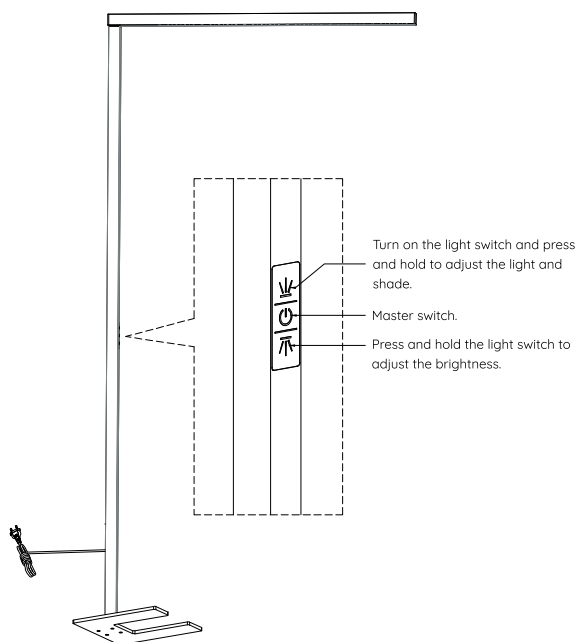

NOVA LUCE

9008801

1. Tie up screws
2. Remove the cap
3. Assemble parts by tying them into place

Plug it in power to turn it on/ off