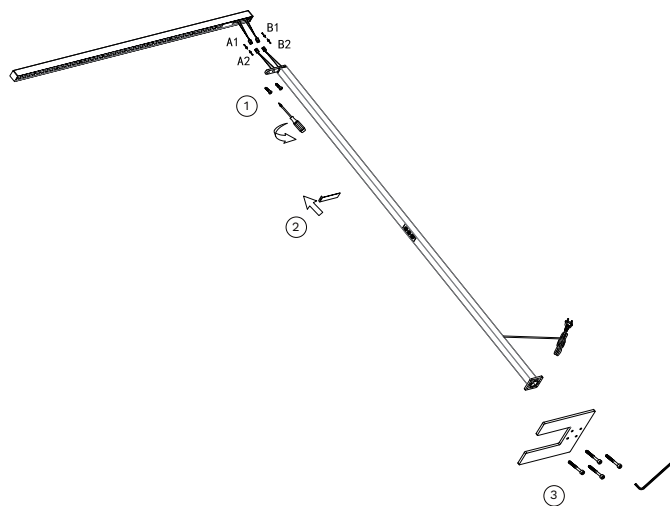

NOVA LUCE

9008801

1. Tie up screws
2. Remove the cap
3. Assemble parts by tying them into place

Plug it in power to turn it on/ off