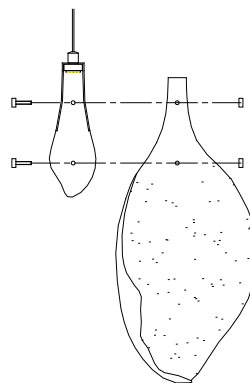

# NOVA LUCE

9187010

1

Turn off the general switch

2

Drill holes & apply plastic anchors  
With screws

3

Connect the wires

4

Apply side screws

5

apply the glass

6

Turn on the general switch