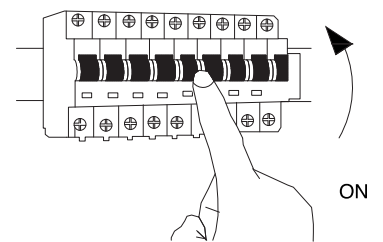

# NOVA LUCE

9187010

1

Turn off the general switch

2

Drill holes & apply plastic anchors  
With screws

3

Connect the wires

4

Apply side screws

5

apply the glass

6

Turn on the general switch