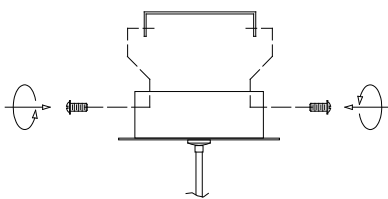

# NOVA LUCE

9187010

1

Turn off the general switch

2

Drill holes & apply plastic anchors  
With screws

3

Connect the wires

4

Apply side screws

5

apply the glass

6

Turn on the general switch