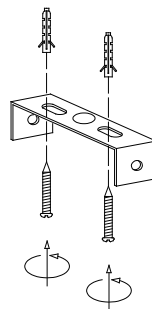

# NOVA LUCE

9187010

1

Turn off the general switch

2

Drill holes & apply plastic anchors  
With screws

3

Connect the wires

4

Apply side screws

5

apply the glass

6

Turn on the general switch