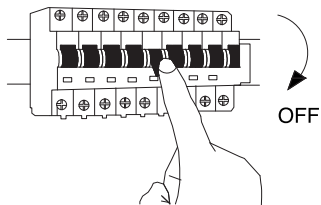

# NOVA LUCE

9187010

1

Turn off the general switch

2

Drill holes & apply plastic anchors  
With screws

3

Connect the wires

4

Apply side screws

5

apply the glass

6

Turn on the general switch