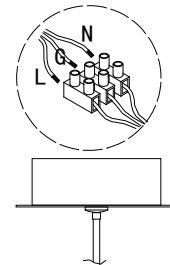

# NOVA LUCE

9187010

1

Turn off the general switch

2

Drill holes & apply plastic anchors  
With screws

3

Connect the wires

4

Apply side screws

5

apply the glass

6

Turn on the general switch