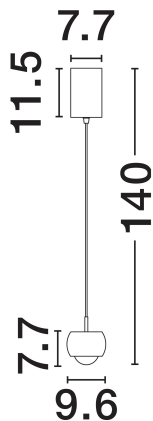

NOVA LUCE

PRODUCT DATASHEET

Version: 001

PRODUCT PHOTOGRAPH

TECHNICAL DRAWING

GENERAL INFORMATION

Product Code	9002071
Collection	Indoor
Product Category	Suspension
Product Family	Conga
Mounting Location	Wall
Application Environment	Indoor
Specifications	N/A

DIMENSION & WEIGHT

LxWxH (cm)	D: 9.6 H: 140
Cut Out (cm)	N/A
Weight (Kgr)	0.775

MATERIAL & COLOR

Product Color	Light Blue
Body Material	Aluminium & Acrylic

APPLICATION & MOUNTING

Ambient Working Temp.	Max 45°C
Type of Protection	IP20
Dimmable	No
Type of Dimming	N/A
Mounting type	Surface
Mounting Depth (cm)	N/A
Led Module Replaceable	No
Light Source	LED

Power (Nominal)	13W
Input voltage (Nominal)	220-240V
Mains Frequency	50/60Hz

PHOTOMETRICAL DATA

Luminous Flux	922lm
Color Temperature	3000K
Light Color (Designation)	Warm White

WARRANTY

Warranty	3 Years
----------	----------------