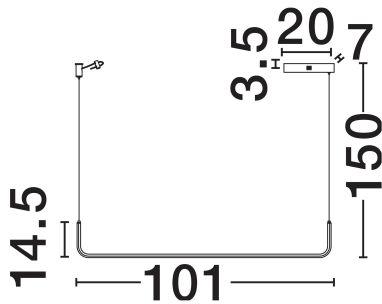

NOVA LUCE

PRODUCT DATASHEET

Version: 001

PRODUCT PHOTOGRAPH

TECHNICAL DRAWING

GENERAL INFORMATION

Product Code	9001102
Collection	Indoor
Product Category	Suspension
Product Family	Strita
Mounting Location	Wall
Application Environment	Indoor
Specifications	N/A

DIMENSION & WEIGHT

LxWxH (cm)	L: 101 W: 7 H: 150
Cut Out (cm)	N/A
Weight (Kgr)	0.65

MATERIAL & COLOR

Product Color	Sandy Black
Body Material	Steel & Aluminium

APPLICATION & MOUNTING

Ambient Working Temp.	Max 45°C
Type of Protection	IP20
Dimmable	No
Type of Dimming	N/A
Mounting type	Surface
Mounting Depth (cm)	N/A
Led Module Replaceable	No
Light Source	LED

Power (Nominal)	20W
Input voltage (Nominal)	220-240V
Mains Frequency	50/60Hz

PHOTOMETRICAL DATA

Luminous Flux	1062lm
Color Temperature	3200K
Light Color (Designation)	Warm White

WARRANTY

Warranty	3 Years
----------	----------------