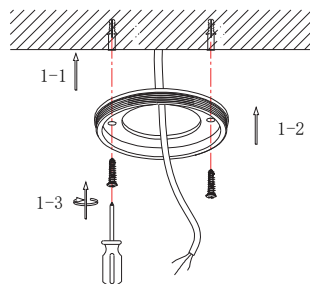

NOVA LUCE

9060301 9060302
9060303 9060304

1

Turn off the general switch

2

Drill holes apply plastic
Anchors with screws

3

Connect the wires and rotate the
object to put in place

4

Turn on the general switch