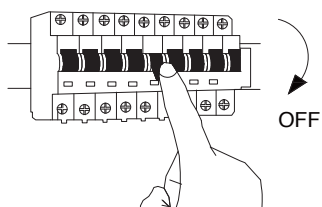

NOVA LUCE

9060301 9060302
9060303 9060304

1

Turn off the general switch

2

Drill holes apply plastic
Anchors with screws

3

Connect the wires and rotate the
object to put in place

4

Turn on the general switch