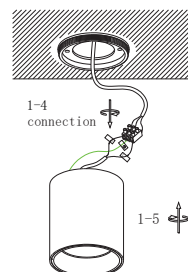

NOVA LUCE

9060301 9060302
9060303 9060304

1

Turn off the general switch

2

Drill holes apply plastic
Anchors with screws

3

Connect the wires and rotate the
object to put in place

4

Turn on the general switch