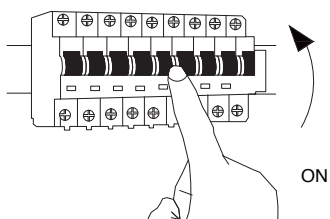

NOVA LUCE

9060301 9060302
9060303 9060304

1

Turn off the general switch

2

Drill holes apply plastic
Anchors with screws

3

Connect the wires and rotate the
object to put in place

4

Turn on the general switch