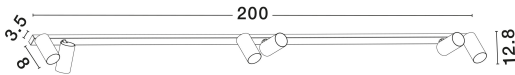

NOVA LUCE

PRODUCT DATASHEET

Version: 001

PRODUCT PHOTOGRAPH

GENERAL INFORMATION

Product Code	9030917
Collection	Indoor
Product Category	Ceiling
Product Family	Oso
Mounting Location	Ceiling
Application Environment	Indoor
Specifications	N/A

DIMENSION & WEIGHT

LxWxH (cm)	L: 200 W: 3.5 H: 10.5
Cut Out (cm)	N/A
Weight (Kgr)	2

MATERIAL & COLOR

Product Color	Sandy White
Body Material	Aluminium

APPLICATION & MOUNTING

Ambient Working Temp.	Max 45°C
Type of Protection	IP20
Dimmable	Yes
Type of Dimming	N/A
Mounting type	Surface
Mounting Depth (cm)	N/A
Led Module Replaceable	Yes
Light Source	GU10

TECHNICAL DRAWING

NOVA LUCE S.A

Schimatari Viotias
32009, Greece

+30 22620 58 121
+30 22620 56 743

info@novaluce.com
www.novaluce.com