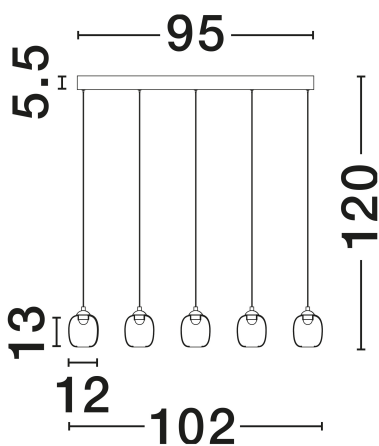

TECHNICAL DRAWING

GENERAL INFORMATION

Product Code	9236208
Collection	Indoor
Product Category	Suspension
Product Family	Kita
Mounting Location	Ceiling
Application Environment	Indoor
Specifications	N/A

DIMENSION & WEIGHT

LxWxH (cm)	L: 95 W: 12 H: 120
Cut Out (cm)	N/A
Weight (Kgr)	2.5

MATERIAL & COLOR

Product Color	Gradient Smokey & Sandy Black
Body Material	Glass & Metal

APPLICATION & MOUNTING

Ambient Working Temp.	Max 45°C
Type of Protection	IP20
Dimmable	Yes
Type of Dimming	Triac
Mounting type	Surface
Mounting Depth (cm)	N/A
Led Module Replaceable	No
Light Source	LED

NOVA LUCE S.A

Schimatari Viotias
32009, Greece

+30 22620 58 121
+30 22620 56 743

info@novaluce.com
www.novaluce.com