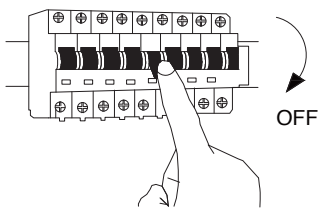

# NOVA LUCE

9695186 9695187

1

Turn off the general switch

2

Get the wire through

3

Connect the wires and rotate the object to put it in place

4

Turn on the general switch