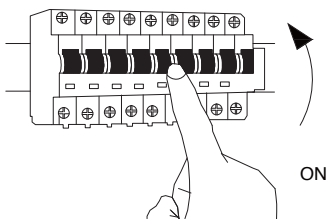

# NOVA LUCE

9695186 9695187

1

Turn off the general switch

2

Get the wire through

3

Connect the wires and rotate the object to put it in place

4

Turn on the general switch