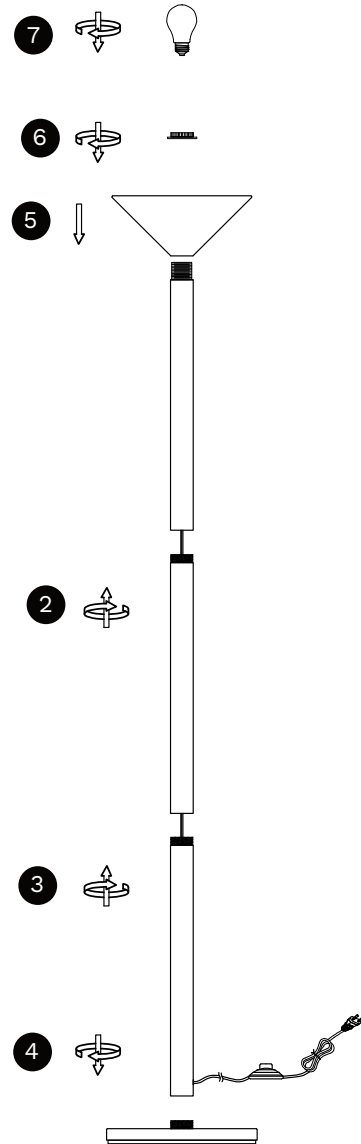

NOVA LUCE

9695800 9695801

Turn off the general switch

Turn on the general switch

1. Turn off general switch
2. 3. 4. By rotating apply the pipes in place
5. By rotating apply the element
6. 7. Apply the bulb with the cap
8. Turn on general switch