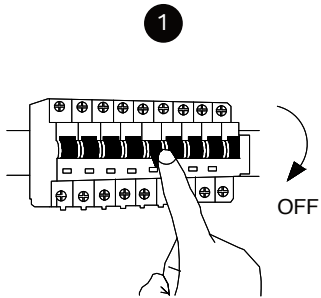

NOVA LUCE

9695800 9695801

Turn off the general switch

Turn on the general switch

1. Turn off general switch
2. 3. 4. By rotating apply the pipes in place
5. By rotating apply the element
6. 7. Apply the bulb with the cap
8. Turn on general switch