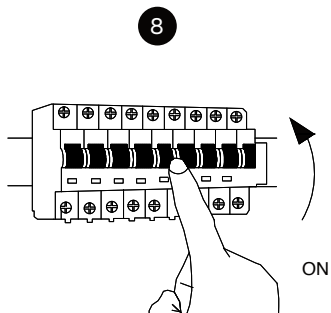

NOVA LUCE

9695800 9695801

Turn off the general switch

Turn on the general switch

1. Turn off general switch
2. 3. 4. By rotating apply the pipes in place
5. By rotating apply the element
6. 7. Apply the bulb with the cap
8. Turn on general switch