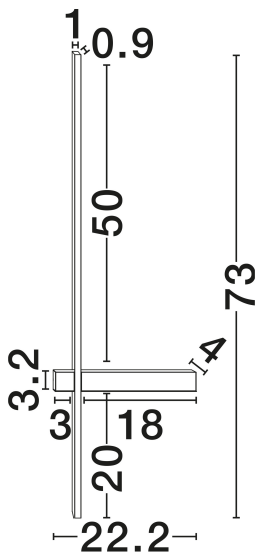

NOVA LUCE

PRODUCT DATASHEET

Version: 001

PRODUCT PHOTOGRAPH

TECHNICAL DRAWING

GENERAL INFORMATION

Product Code	9003012
Collection	Indoor
Product Category	Wall
Product Family	Danessa
Mounting Location	Wall
Application Environment	Indoor
Specifications	N/A

DIMENSION & WEIGHT

LxWxH (cm)	L: 22.2 W: 4 H: 73
Cut Out (cm)	N/A
Weight (Kgr)	0.4

MATERIAL & COLOR

Product Color	Sandy White
Body Material	Aluminium & Acrylic

APPLICATION & MOUNTING

Ambient Working Temp.	Max 45°C
Type of Protection	IP20
Dimmable	No
Type of Dimming	N/A
Mounting type	Surface
Mounting Depth (cm)	N/A
Led Module Replaceable	No
Light Source	LED

Power (Nominal)	5W
Input voltage (Nominal)	220-240V
Mains Frequency	50/60Hz

PHOTOMETRICAL DATA

Luminous Flux	374lm
Color Temperature	2700-3000-4000K
Light Color (Designation)	WW - NW

WARRANTY

Warranty	3 Years
----------	----------------