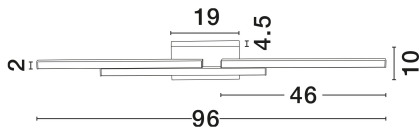

NOVA LUCE

PRODUCT DATASHEET

Version: 001

PRODUCT PHOTOGRAPH

GENERAL INFORMATION

Product Code	9695246
Collection	Indoor
Product Category	Wall
Product Family	Chart
Mounting Location	Ceiling
Application Environment	Indoor
Specifications	N/A

DIMENSION & WEIGHT

LxWxH (cm)	L: 96.5 W: 9 H: 10
Cut Out (cm)	N/A
Weight (Kgr)	

MATERIAL & COLOR

Product Color	Sandy White
Body Material	Aluminium & Acrylic

TECHNICAL DRAWING

APPLICATION & MOUNTING

Ambient Working Temp.	Max 45°C
Type of Protection	IP20
Dimmable	Yes
Type of Dimming	N/A
Mounting type	Surface
Mounting Depth (cm)	N/A
Led Module Replaceable	No
Light Source	LED

Power (Nominal)	31W
Input voltage (Nominal)	220-240V
Mains Frequency	50/60Hz

PHOTOMETRICAL DATA

Luminous Flux	2077lm
Color Temperature	3000K
Light Color (Designation)	Warm White

WARRANTY

Warranty	3 Years
----------	----------------