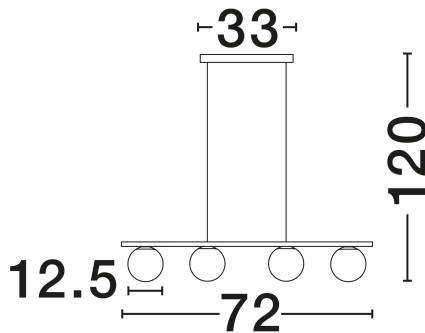

NOVA LUCE

PRODUCT DATASHEET

Version: 001

PRODUCT PHOTOGRAPH

TECHNICAL DRAWING

GENERAL INFORMATION

Product Code	9919604
Collection	Indoor
Product Category	Suspension
Product Family	Joline
Mounting Location	Ceiling
Application Environment	Indoor
Specifications	N/A

DIMENSION & WEIGHT

LxWxH (cm)	L: 72 W: 12.5 H: 120
Cut Out (cm)	N/A
Weight (Kgr)	1.81

MATERIAL & COLOR

Product Color	Opal & Sandy Black
Body Material	Glass, Metal & Aluminium

APPLICATION & MOUNTING

Ambient Working Temp.	Max 45°C
Type of Protection	IP20
Dimmable	No
Type of Dimming	N/A
Mounting type	Surface
Mounting Depth (cm)	N/A
Led Module Replaceable	No
Light Source	LED

Power (Nominal)	26W
Input voltage (Nominal)	220-240V
Mains Frequency	50/60Hz

PHOTOMETRICAL DATA

Luminous Flux	1870lm
Color Temperature	3200K
Light Color (Designation)	Warm White

WARRANTY

Warranty	3 Years
----------	----------------