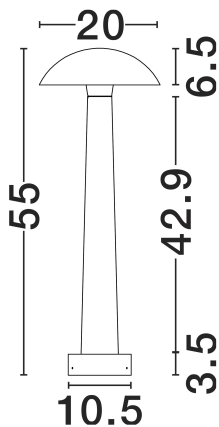

TECHNICAL DRAWING