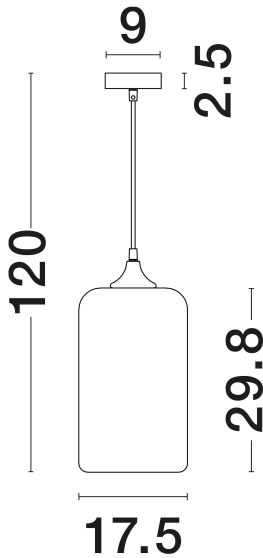

### TECHNICAL DRAWING

### DIMENSION & WEIGHT

LxWxH (cm)	D: 17.5 H1: 29.8 H2: 120
Cut Out (cm)	N/A
Weight (Kgr)	1.1