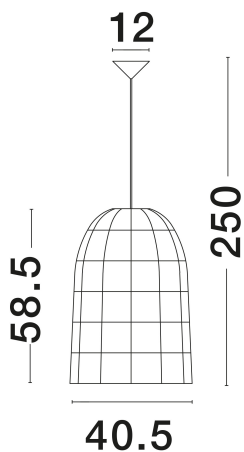

NOVA LUCE

PRODUCT DATASHEET

Version: 001

PRODUCT PHOTOGRAPH

TECHNICAL DRAWING

GENERAL INFORMATION

Product Code	9586682
Collection	Indoor
Product Category	Suspension
Product Family	Aurora
Mounting Location	Ceiling
Application Environment	Indoor
Specifications	N/A

DIMENSION & WEIGHT

LxWxH (cm)	D: 40.5 H1: 58.5 H2: 250
Cut Out (cm)	N/A
Weight (Kgr)	1.5

MATERIAL & COLOR

Product Color	White
Body Material	Rattan

APPLICATION & MOUNTING

Ambient Working Temp.	Max 45°C
Type of Protection	IP20
Dimmable	Yes
Type of Dimming	N/A
Mounting type	Surface
Mounting Depth (cm)	N/A
Led Module Replaceable	Yes
Light Source	E27

Power (Nominal)	1x12W
Input voltage (Nominal)	100-240V
Mains Frequency	50/60Hz

PHOTOMETRICAL DATA

Luminous Flux	N/A
Color Temperature	N/A
Light Color (Designation)	N/A

WARRANTY

Warranty	3 Years
----------	----------------