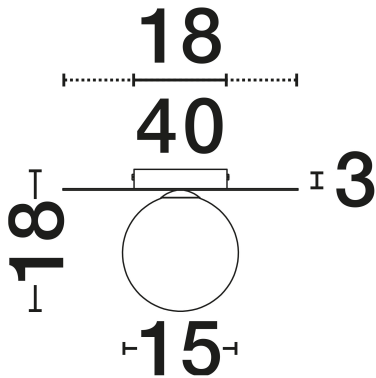

NOVA LUCE

PRODUCT DATASHEET

Version: 001

PRODUCT PHOTOGRAPH

TECHNICAL DRAWING

GENERAL INFORMATION

Product Code	9501247
Collection	Indoor
Product Category	Ceiling
Product Family	Indigo
Mounting Location	Ceiling
Application Environment	Indoor
Specifications	N/A

DIMENSION & WEIGHT

LxWxH (cm)	D: 40 H: 18
Cut Out (cm)	N/A
Weight (Kgr)	1.5

MATERIAL & COLOR

Product Color	Gold & Opal
Body Material	Metal & Glass

APPLICATION & MOUNTING

Ambient Working Temp.	Max 45°C
Type of Protection	IP20
Dimmable	Yes
Type of Dimming	N/A
Mounting type	Surface
Mounting Depth (cm)	N/A
Led Module Replaceable	Yes
Light Source	E27

Power (Nominal)	1x5W
Input voltage (Nominal)	100-240V
Mains Frequency	50/60Hz

PHOTOMETRICAL DATA

Luminous Flux	DEPEND ON LAMP
Color Temperature	DEPEND ON LAMP
Light Color (Designation)	DEPEND ON LAMP

WARRANTY