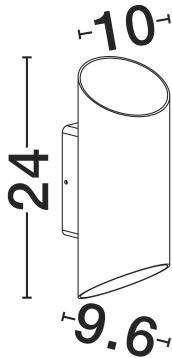

## PRODUCT PHOTOGRAPH

## TECHNICAL DRAWING

## DIMENSION & WEIGHT

LxWxH (cm)	L:9.6 W:10 H:24 cm
Cut out (cm)	N/A
Weight (Kgr)	0.758

### PHOTOMETRICAL DATA

Luminous Flux	<b>547lm</b>
Color Temperature	<b>3000K</b>
Light Color (Designation)	<b>Warm White</b>