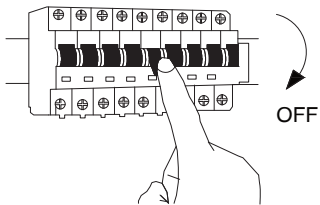

NOVA LUCE

9500822

1

Turn off the general switch

2

Align, mark & drill holes
& apply plastic anchors

3

Connect wires

4

Tie up screws

5

Tie up side screws
to fix it in place

6

Turn on general switch

7