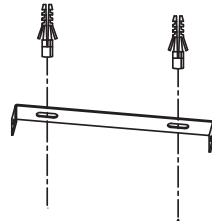

NOVA LUCE

9500822

1

Turn off the general switch

2

Align, mark & drill holes
& apply plastic anchors

3

Connect wires

4

Tie up screws

5

Tie up side screws
to fix it in place

6

Turn on general switch

7