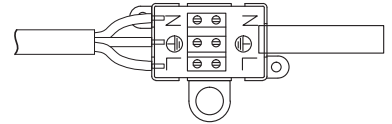

NOVA LUCE

9500822

1

Turn off the general switch

2

Align, mark & drill holes
& apply plastic anchors

3

Connect wires