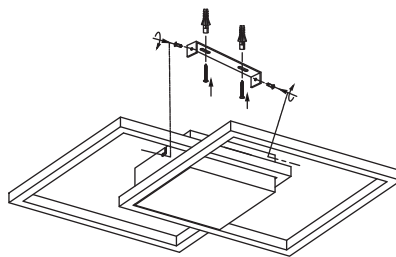

NOVA LUCE

9500822

1

Turn off the general switch

2

Align, mark & drill holes
& apply plastic anchors

3

Connect wires

4

Tie up screws

5

Tie up side screws
to fix it in place

6

Turn on general switch

7