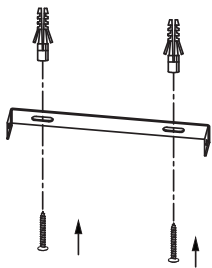

NOVA LUCE

9500822

1

Turn off the general switch

2

Align, mark & drill holes
& apply plastic anchors

3

Connect wires

4

Tie up screws

5

Tie up side screws
to fix it in place

6

Turn on general switch

7