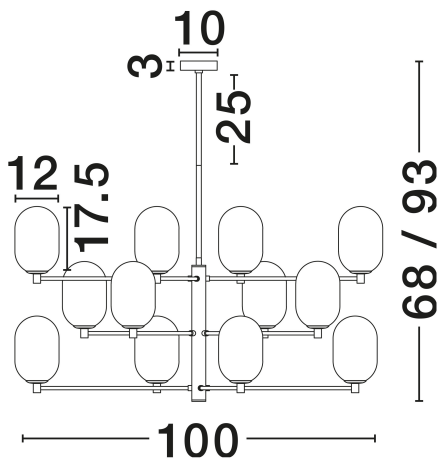

NOVA LUCE

PRODUCT DATASHEET

Version: 001

PRODUCT PHOTOGRAPH

TECHNICAL DRAWING

GENERAL INFORMATION

Product Code	9009244
Collection	Indoor
Product Category	Suspension
Product Family	Balor
Mounting Location	Ceiling
Application Environment	Indoor
Specifications	N/A

DIMENSION & WEIGHT

LxWxH (cm)	L: 100 H: 92
Cut Out (cm)	N/A
Weight (Kgr)	8.17

MATERIAL & COLOR

Product Color	Gradient White & Brass Gold
Body Material	Glass & Metal

APPLICATION & MOUNTING

Ambient Working Temp.	Max 45°C
Type of Protection	IP20
Dimmable	N/A
Type of Dimming	N/A
Mounting type	Surface
Mounting Depth (cm)	N/A
Led Module Replaceable	Yes
Light Source	G9

Power (Nominal)	12x5W
Input voltage (Nominal)	100-240V
Mains Frequency	50/60Hz

PHOTOMETRICAL DATA

Luminous Flux	N/A
Color Temperature	N/A
Light Color (Designation)	N/A

WARRANTY

Warranty	3 Years
----------	----------------