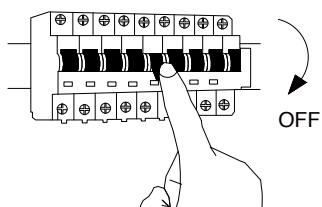

NOVA LUCE

9212909

1

Turn off the general switch

2

Dismantle the product

3

Drill holes apply plastic anchors
With screws

4

Apply side screws

5

Turn on the general switch