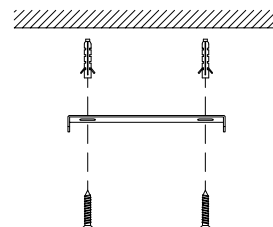

NOVA LUCE

9212909

1

Turn off the general switch

2

Dismantle the product

3

Drill holes apply plastic anchors
With screws

4

Apply side screws

5

Turn on the general switch