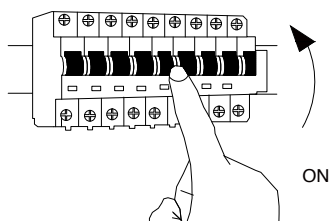

NOVA LUCE

9212909

1

Turn off the general switch

2

Dismantle the product

3

Drill holes apply plastic anchors
With screws

4

Apply side screws

5

Turn on the general switch