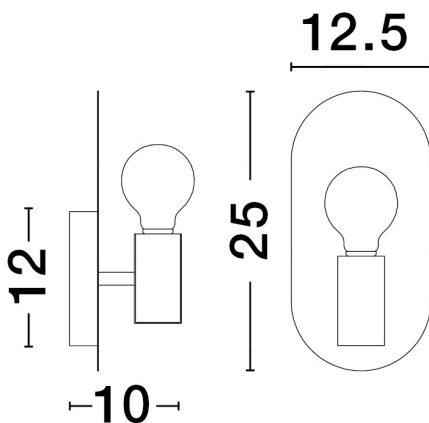

NOVA LUCE

PRODUCT DATASHEET

Version: 001

PRODUCT PHOTOGRAPH

GENERAL INFORMATION

Product Code	9501244
Collection	Decorative
Product Category	Wall
Product Family	Royal
Mounting Location	Wall
Application Environment	Indoor

DIMENSION & WEIGHT

LxWxH (cm)	L: 12,5 W: 10 H: 25
Cut out (cm)	N/A
Weight (Kgr)	0.6

MATERIAL & COLOR

Product Color	Gold
Body Material	Metal

TECHNICAL DRAWING

APPLICATION & MOUNTING

Ambient Working Temp.	Max 45 oC
Type of Protection	IP20
Dimmable	Depends on the lamp
Type of Dimming (Optional)	N/A
Mounting type	Wall
Mounting Depth (cm)	N/A
Led Module Replaceable	Yes
Light Source	LED E27

Power (Nominal)	Depends on the lamp
Input voltage (Nominal)	220-240Vac
Mains Frequency	50/60Hz

PHOTOMETRICAL DATA

Luminous Flux	Depends on the lamp
Color Temperature	Depends on the lamp
Light Color (Designation)	N/A