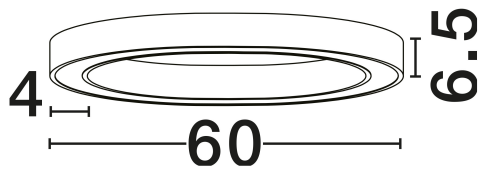

NOVA LUCE

PRODUCT DATASHEET

Version: 001

PRODUCT PHOTOGRAPH

GENERAL INFORMATION

Product Code	9558620
Collection	Indoor
Product Category	Ceiling
Product Family	Sting
Mounting Location	Ceiling
Application Environment	Indoor
Specifications	N/A

DIMENSION & WEIGHT

LxWxH (cm)	D: 60 W: 4 H: 7.8
Cut Out (cm)	N/A
Weight (Kgr)	3.5

MATERIAL & COLOR

Product Color	Brass Gold
Body Material	Aluminium & Acrylic

TECHNICAL DRAWING

APPLICATION & MOUNTING

Ambient Working Temp.	Max 45°C
Type of Protection	IP20
Dimmable	Yes
Type of Dimming	Triac
Mounting type	Surface
Mounting Depth (cm)	N/A
Led Module Replaceable	No
Light Source	LED