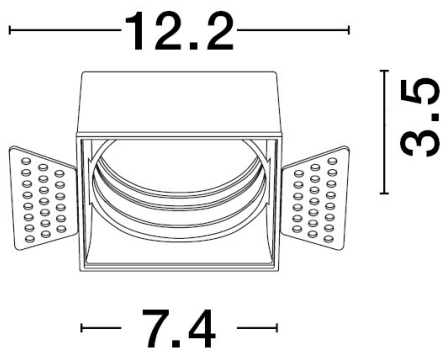

NOVA LUCE

PRODUCT DATASHEET

Version: 001

PRODUCT PHOTOGRAPH

GENERAL INFORMATION

Product Code	9010147
Product Category	Accessories
Product Family	Spectrum
Mounting Location	N/A
Application Environment	Indoor

DIMENSION & WEIGHT

LxWxH (cm)	D: 0 H: 0
Cut out (cm)	0
Weight (Kgr)	0.164

TECHNICAL DRAWING

MATERIAL & COLOR

Product Color	N/A
Body Material	N/A
Cover Material	N/A

APPLICATION & MOUNTING

Ambient Working Temp.	45 C
Type of Protection	IP20
Protection Class IK	N/A
Dimmable	N/A
Type of Dimming (Optional)	N/A
Mounting type	N/A
Mounting Depth (cm)	N/A
Led Module Replaceable	N/A
Light Source	N/A
Adjustable	No