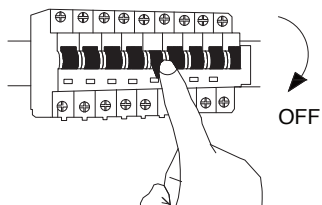

NOVA LUCE

713115

1

Turn off the general switch

2

Untie the screws

3

Drill holes apply plastic anchors
Apply screws & insert the bulb by rotating

4

Connect the wires

5

Put it in place & apply the screws

6

Turn on the general switch