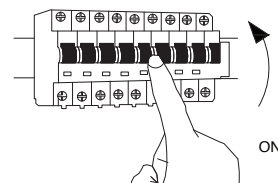

NOVA LUCE

713115

1

Turn off the general switch

2

Untie the screws

3

Drill holes apply plastic anchors
Apply screws & insert the bulb by rotating

4

Connect the wires

5

Put it in place & apply the screws

6

Turn on the general switch