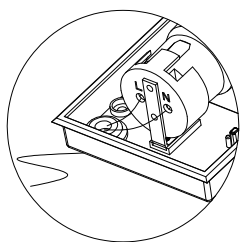

NOVA LUCE

713115

1

Turn off the general switch

2

Untie the screws

3

Drill holes apply plastic anchors
Apply screws & insert the bulb by rotating

4

Connect the wires

5

Put it in place & apply the screws

6

Turn on the general switch