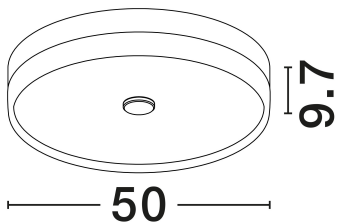

NOVA LUCE

PRODUCT DATASHEET

Version: 001

PRODUCT PHOTOGRAPH

GENERAL INFORMATION

Product Code	9236232
Collection	Indoor
Product Category	Ceiling
Product Family	Helios
Mounting Location	Ceiling
Application Environment	Indoor
Specifications	N/A

DIMENSION & WEIGHT

LxWxH (cm)	D: 50 H: 9.7
Cut Out (cm)	N/A
Weight (Kgr)	4.6

MATERIAL & COLOR

Product Color	Champagne Gold & Amber
Body Material	Steel & Acrylic

TECHNICAL DRAWING

APPLICATION & MOUNTING

Ambient Working Temp.	Max 45°C
Type of Protection	IP20
Dimmable	Yes
Type of Dimming	Triac
Mounting type	Surface
Mounting Depth (cm)	N/A
Led Module Replaceable	No
Light Source	LED

Power (Nominal)	31W
Input voltage (Nominal)	220-240V
Mains Frequency	50/60Hz

PHOTOMETRICAL DATA

Luminous Flux	1860lm
Color Temperature	3000K
Light Color (Designation)	Warm White

WARRANTY

Warranty	3 Years
----------	----------------