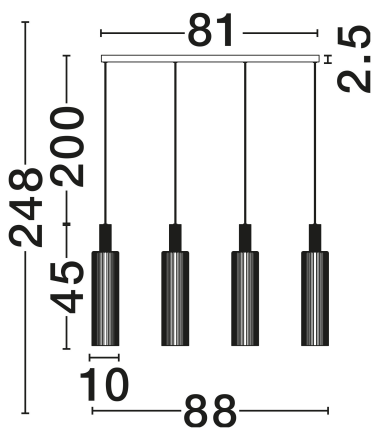

TECHNICAL DRAWING

APPLICATION & MOUNTING

Ambient Working Temp.	Max 45°C
Type of Protection	IP20
Dimmable	Yes
Type of Dimming	N/A
Mounting type	Surface
Mounting Depth (cm)	N/A
Led Module Replaceable	Yes
Light Source	E17

NOVA LUCE S.A

Schimatari Viotias
32009, Greece

+30 22620 58 121
+30 22620 56 743

info@novaluce.com
www.novaluce.com