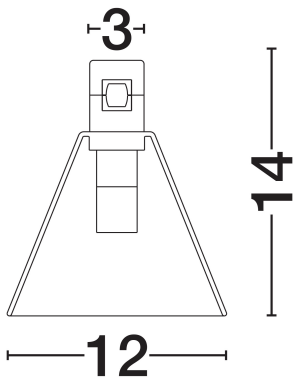

NOVA LUCE

PRODUCT DATASHEET

Version: 001

PRODUCT PHOTOGRAPH

TECHNICAL DRAWING

GENERAL INFORMATION

Product Code	9090290
Collection	Indoor
Product Category	Accessories
Product Family	Cocktail
Mounting Location	N/A
Application Environment	Indoor
Specifications	N/A

DIMENSION & WEIGHT

LxWxH (cm)	L: 12 H: 14
Cut Out (cm)	N/A
Weight (Kgr)	0

MATERIAL & COLOR

Product Color	Satin Brass
Body Material	Aluminium & Glass

APPLICATION & MOUNTING

Ambient Working Temp.	Max 45°C
Type of Protection	IP20
Dimmable	No
Type of Dimming	N/A
Mounting type	Surface
Mounting Depth (cm)	N/A
Led Module Replaceable	No
Light Source	LED