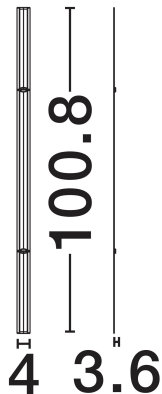

PRODUCT PHOTOGRAPH

TECHNICAL DRAWING

GENERAL INFORMATION

Product Code	9980583
Collection	Indoor
Product Category	Ceiling
Product Family	Invento
Mounting Location	Wall
Application Environment	Indoor
Specifications	N/A

DIMENSION & WEIGHT

LxWxH (cm)	L: 100.8 W: 4 H: 3.6
Cut Out (cm)	N/A
Weight (Kgr)	0.54

MATERIAL & COLOR

Product Color	Black
Body Material	Aluminium & Acrylic

APPLICATION & MOUNTING

Ambient Working Temp.	Max 45°C
Type of Protection	IP20
Dimmable	No
Type of Dimming	N/A
Mounting type	Surface
Mounting Depth (cm)	N/A
Led Module Replaceable	No
Light Source	LED

NOVA LUCE

PRODUCT DATASHEET

Version: 001

ELECTRICAL DATA

Power (Nominal)	25W
Input voltage (Nominal)	220-240V
Mains Frequency	50/60Hz

PHOTOMETRICAL DATA

Luminous Flux	1600lm
Color Temperature	3000K
Light Color (Designation)	Warm White