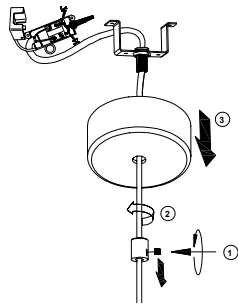

NOVA LUCE

9577022

1

Turn off the general switch

2

Unscrew the screw and rosette.

3

Unscrew the screw of the bracket

4

Connect the 3 wires
& Apply the screws

5

Insert the bulb & screw the lamp.

6

Turn on the general switch