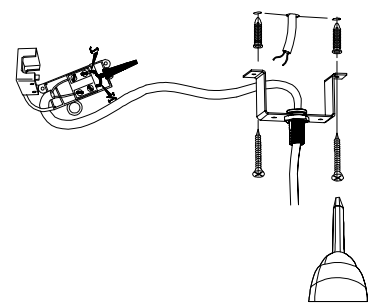

NOVA LUCE

9577022

1

Turn off the general switch

2

Unscrew the screw and rosette.

3

Unscrew the screw of the bracket

4

Connect the 3 wires
& Apply the screws

5

Insert the bulb & screw the lamp.

6

Turn on the general switch