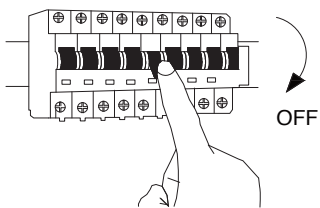

NOVA LUCE

9577022

1

Turn off the general switch

2

Unscrew the screw and rosette.

3

Unscrew the screw of the bracket

4

Connect the 3 wires
& Apply the screws

5

Insert the bulb & screw the lamp.

6

Turn on the general switch