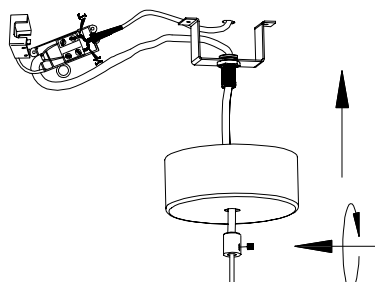

NOVA LUCE

9577022

1

Turn off the general switch

2

Unscrew the screw and rosette.

3

Unscrew the screw of the bracket

4

Connect the 3 wires
& Apply the screws

5

Insert the bulb & screw the lamp.

6

Turn on the general switch