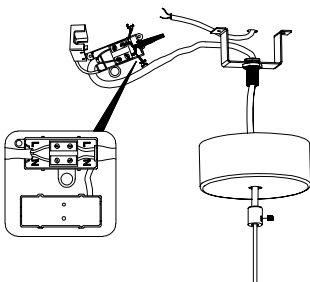

NOVA LUCE

9577022

1

Turn off the general switch

2

Unscrew the screw and rosette.

3

Unscrew the screw of the bracket

4

Connect the 3 wires
& Apply the screws

5

Insert the bulb & screw the lamp.

6

Turn on the general switch