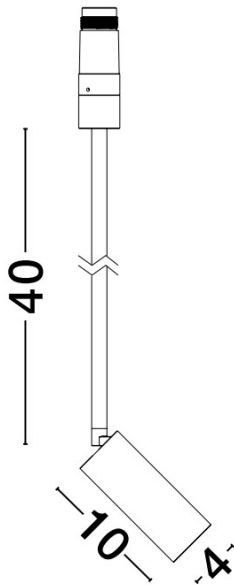

NOVA LUCE

PRODUCT DATASHEET

Version: 001

PRODUCT PHOTOGRAPH

TECHNICAL DRAWING

COMPATIBLE WITH

— On/Off Driver: N/A

— Triac Driver: N/A

— Dali Driver: N/A

GENERAL INFORMATION

Product Code	9492840
Product Category	Systems
Product Family	Imagine Lighting Systems
Mounting Location	Ceiling
Application Environment	Indoor

DIMENSION & WEIGHT

LxWxH (cm)	L: 4 W: 10 H: 70
Cut out (cm)	0
Weight (Kgr)	0.4

MATERIAL & COLOR

Product Color	White
Body Material	Aluminium
Cover Material	N/A

APPLICATION & MOUNTING

Ambient Working Temp.	45 C
Type of Protection	IP20
Protection Class IK	IK03
Dimmable	NO
Type of Dimming (Optional)	N/A
Mounting type	Surface
Mounting Depth (cm)	Ceiling
Led Module Replaceable	No
Light Source	LED
Adjustable	Yes

Power (Nominal)	7 W
Input voltage (Nominal)	48Vdc
Mains Frequency	50/60Hz
Output voltage	N/A
Output Current	N/A
Power Factor	N/A
Efficiency	N/A
SVM	N/A
Pst	N/A
Class	III

PHOTOMETRICAL DATA

Luminus Flux	917 lm
Luminous Efficacy	131 lm/W
Color Temperature	3000 K
Light Color (Designation)	Warm White
CRI	>90
SDCM	<6
Beam Angle	24
UGR	<12