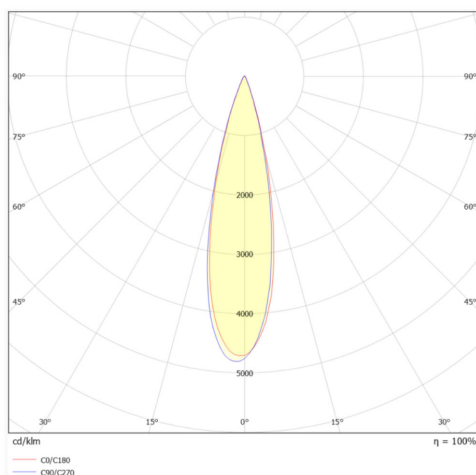

NOVA LUCE

PRODUCT DATASHEET

Version: 001

ELECTRICAL DATA

Power (Nominal)	7 W
Input voltage (Nominal)	48Vdc
Mains Frequency	50/60Hz
Output voltage	N/A
Output Current	N/A
Power Factor	N/A
Efficiency	N/A
SVM	N/A
Pst	N/A
Class	III

PHOTOMETRICAL DATA

Luminus Flux	917 lm
Luminous Efficacy	131 lm/W
Color Temperature	3000 K
Light Color (Designation)	Warm White
CRI	>90
SDCM	<6
Beam Angle	24
UGR	<12

LIFESPAN

Lifetime	50000 hours

CERTIFICATES

Certificates	CE, UKCA

WARRANTY

Warranty	5 years

LIGHT DISTRIBUTION

NOVA LUCE S.A

Schimatari Viotias
32009, Greece

+30 22620 58 121
+30 22620 56 743

info@novaluce.com
www.novaluce.com