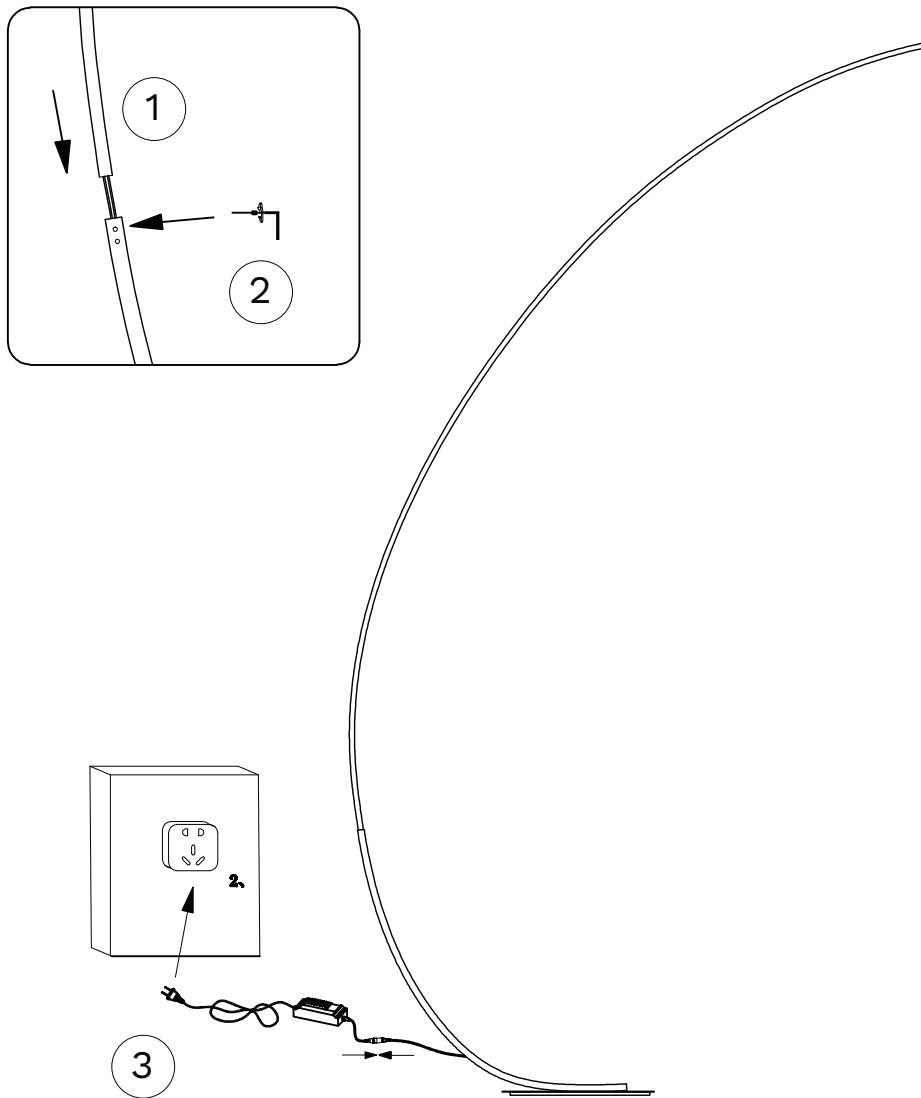

NOVA LUCE

9396060, 9396061

①

Connect parts

②

Tie up screws

③

Plug it in power
& turn it on/ off
by clicking the switch