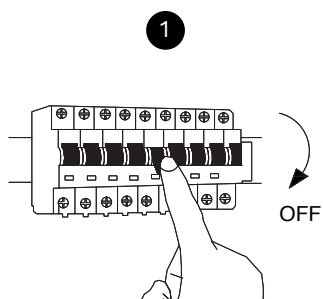

NOVA LUCE

9002840 9002841

Turn off the general switch

Turn on the general switch

1. Turn off general switch
2. Drill a holes, apply plastic anchors with screws
3. Connect wires
4. Apply the nuts
5. Turn on the general switch