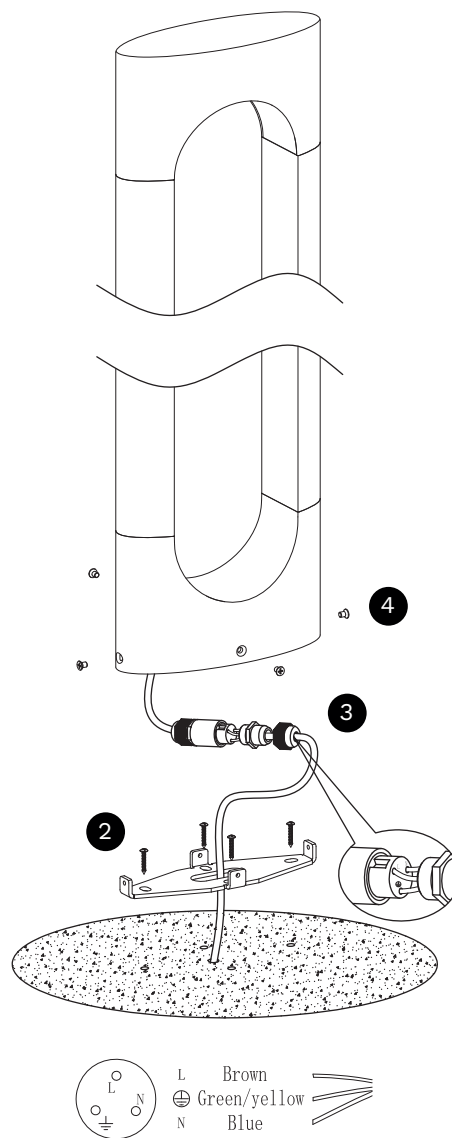

NOVA LUCE

9002840 9002841

Turn off the general switch

Turn on the general switch

1. Turn off general switch
2. Drill a holes, apply plastic anchors with screws
3. Connect wires
4. Apply the nuts
5. Turn on the general switch