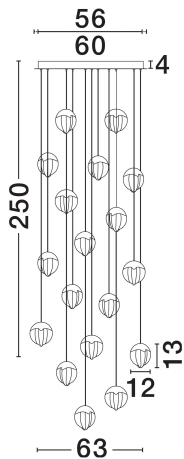

NOVA LUCE

PRODUCT DATASHEET

Version: 001

PRODUCT PHOTOGRAPH

TECHNICAL DRAWING

GENERAL INFORMATION

Product Code	9124116
Collection	Indoor
Product Category	Suspension
Product Family	Alicia
Mounting Location	Wall
Application Environment	Indoor
Specifications	N/A

DIMENSION & WEIGHT

LxWxH (cm)	D: 63 H: 250
Cut Out (cm)	N/A
Weight (Kgr)	15

MATERIAL & COLOR

Product Color	Sandy Black
Body Material	Aluminium & Glass

APPLICATION & MOUNTING

Ambient Working Temp.	Max 45°C
Type of Protection	IP20
Dimmable	Yes
Type of Dimming	Triac
Mounting type	Surface
Mounting Depth (cm)	N/A
Led Module Replaceable	No
Light Source	LED

Power (Nominal)	90W
Input voltage (Nominal)	220-240V
Mains Frequency	50/60Hz

PHOTOMETRICAL DATA

Luminous Flux	5670lm
Color Temperature	3000K
Light Color (Designation)	Warm White

WARRANTY

Warranty	3 Years
----------	----------------