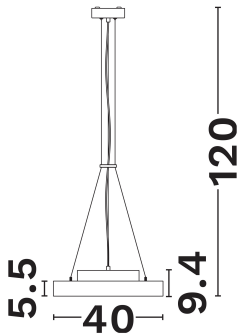

TECHNICAL DRAWING

COMPATIBLE WITH

— On/Off Driver: N/A

— Triac Driver: N/A

— Dali Driver: N/A

GENERAL INFORMATION

Product Code	9058120
Product Category	Ceiling-Led
Product Family	Perfect Profiles
Mounting Location	Ceiling
Application Environment	Indoor

DIMENSION & WEIGHT

LxWxH (cm)	Ø 5.5 H1: 5.5 H2: 120 cm
Cut out (cm)	N/A
Weight (Kgr)	N/A

MATERIAL & COLOR

Product Color	Black
Body Material	Aluminium
Cover Material	N/A

APPLICATION & MOUNTING

Ambient Working Temp.	45 C
Type of Protection	IP20
Protection Class IK	IK03
Dimmable	Yes
Type of Dimming (Optional)	Dimming With Controller
Mounting type	Suspended
Mounting Depth (cm)	Ceiling
Led Module Replaceable	No
Light Source	Led
Adjustable	Yes

NOVA LUCE S.A

Schimatari Viotias
32009, Greece

+30 22620 58 121
+30 22620 56 743

info@novaluce.com
www.novaluce.com