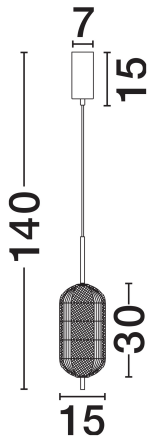

NOVA LUCE

PRODUCT DATASHEET

Version: 001

PRODUCT PHOTOGRAPH

TECHNICAL DRAWING

GENERAL INFORMATION

Product Code	9236395
Collection	Indoor
Product Category	Suspension
Product Family	Klelia
Mounting Location	Wall
Application Environment	Indoor
Specifications	N/A

DIMENSION & WEIGHT

LxWxH (cm)	D: 15 H: 140
Cut Out (cm)	N/A
Weight (Kgr)	1.3

MATERIAL & COLOR

Product Color	Brass Gold
Body Material	Metal & Acrylic

APPLICATION & MOUNTING

Ambient Working Temp.	Max 45°C
Type of Protection	IP20
Dimmable	Yes
Type of Dimming	Triac
Mounting type	Surface
Mounting Depth (cm)	N/A
Led Module Replaceable	No
Light Source	LED

Power (Nominal)	17W
Input voltage (Nominal)	220-240V
Mains Frequency	50/60Hz

PHOTOMETRICAL DATA

Luminous Flux	1451lm
Color Temperature	3000K
Light Color (Designation)	Warm White

WARRANTY

Warranty	3 Years
----------	----------------