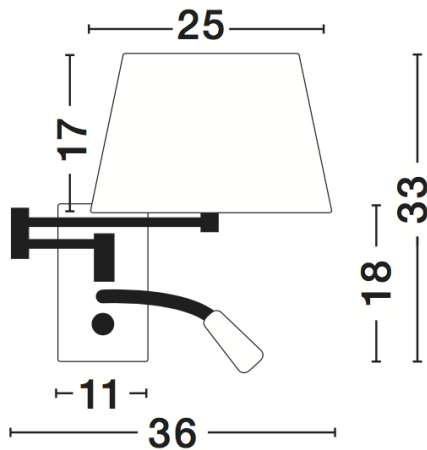

NOVA LUCE

PRODUCT DATASHEET

Version: 001

PRODUCT PHOTOGRAPH

TECHNICAL DRAWING

GENERAL INFORMATION

Product Code	6102682
Collection	Decorative
Product Category	Wall
Product Family	Cingo
Mounting Location	Wall
Application Environment	Indoor

DIMENSION & WEIGHT

LxWxH (cm)	D: 36 H: 33
Cut out (cm)	N/A
Weight (Kgr)	1.5

MATERIAL & COLOR

Product Color	White & Chrome
Body Material	Aluminium & Fabric

APPLICATION & MOUNTING

Ambient Working Temp.	Max 45 oC
Type of Protection	IP20
Dimmable	No
Type of Dimming (Optional)	N/A
Mounting type	Wall
Mounting Depth (cm)	N/A
Led Module Replaceable	Yes
Light Source	LED & E27 1x12W